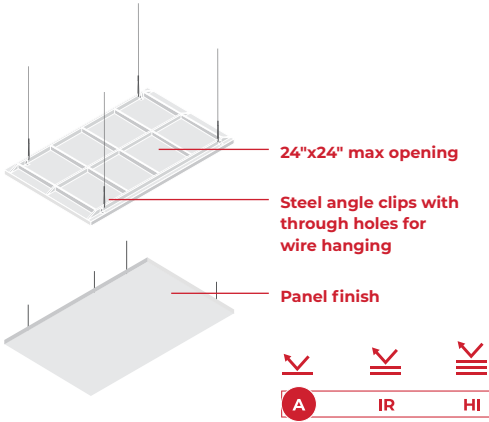

All products made to order

Reflective Flat Cloud

► Specialized

Reflective Clouds are assets in spaces where audio and comprehension are critical, but a strong design element is still desired. Reflective clouds bounce sound to the hard to reach areas of an auditorium or theater, allowing audio engineers to make every seat in the house a sweet spot.

Items to specify

[Click for full specsheet](https://conwed.com/specsheet-reflective-flatcloud)
conwed.com/specsheet-reflective-flatcloud

Mounting type

Standard mounting is direct attachment to the wood ribs using aircraft cable.

Edge profile

Square
Built-up edges are available to hide hardware, 3" maximum.

Finishes

Fabric partners

Carnegie **kvadrat** **Gulford of Maine**
maharam **DESIGNTEX** **Knoll**

Paint

Foundations

Foundations | Painted products can be left unpainted, to be finished in the field.

Wood veneer

High pressure laminate

Fire rating

Class A rating for painted & fabric.

Class B for laminate & wood veneer.

Shapes

—

Washable

Refer to the Maintenance & Cleaning Guide for more details.
conwed.com/cexp-maintenanceandcleaning

Sustainability

For your LEED projects, our products can help you qualify for different points depending on the product you choose. Contact us to learn more detailed information.
To view our certificate visit conwed.com/cexp-LEED.

Warranty

3 years. Refer to Warranty for more details.
conwed.com/cexp-warranty

Max size availabilities

- **Standard core** max size
- **NAF (No-Added-Formaldehyde core)** max size

Thickness	4'x8'	4'x10'
2 3/4"	•	•

[Click for latest document version](https://conwed.com/datasheet-reflective-flatcloud)
conwed.com/datasheet-reflective-flatcloud