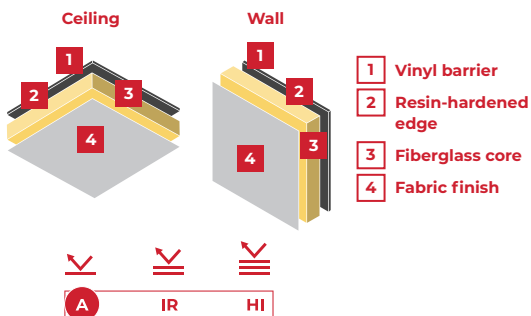

All products made-to-order

Loaded Vinyl

► Specialized

Loaded Vinyl Panels are designed to stop sound transmission through walls while absorbing the ambient noise within. Often used for speech privacy in offices, and patient consultation areas, as well as being a general sound barrier for foot traffic or industrial noise.

Items to specify

Click for full specsheet
conwed.com/specsheet-loadedvinyl

Mounting type

Corners

Hotmelt fabric adhesion

Provides superior bond strength lasting the lifetime of the product. Easily reactivated for field repairs and modification.

Edge profile

Fabric partners

Carnegie **kvadrat** Guilford of Maine
DESIGNTEX **Knoll** **maharam**

Fire rating

Conwed products meet or exceed ASTM E84 standards for smoke development and flame spread on a component level.

Shapes

—

Washable

Refer to the Maintenance & Cleaning Guide for more details.
conwed.com/cexp-maintenanceandcleaning

Sustainability

For your LEED projects, our products can help you qualify for different points depending on the product you choose. Contact us to learn more detailed information.
To view our certificate visit conwed.com/cexp-LEED.

Warranty

3 years. Refer to Warranty for more details.
conwed.com/cexp-warranty

Max size availabilities

- **Standard core** max size
- **NAF (No-Added-Formaldehyde core)** max size

Thickness	4' width	8' length	6' sqft
1 1/8"	• •	• •	• •
1 5/8"	•	•	•
2 1/8"	• •	• •	• •

Minimum size of 12"x12"

Acoustic performance

The NRC of the products are determined from an average of sound absorption coefficients, obtained from tests conducted according to ASTM C423 procedures in an NVLAP accredited laboratory.

HZ →	125	250	500	1000	2000	4000	NRC ↓
1 1/8"	—	—	—	—	—	—	—
1 5/8"	—	—	—	—	—	—	—
2 1/8"	—	—	—	—	—	—	—

Click for latest document version
conwed.com/datasheet-loadedvinyl