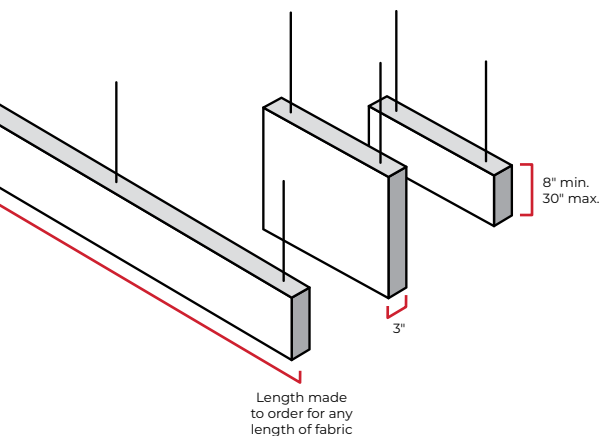

Optional lighting

- Up to 6 foot sections are made in our factory with acoustic core pre installed
- Individual sections are connected on-site then suspended
- Suspended full length baffle is finished with fabric, hiding all connection points

CRI	90+
Max run length	11' to 45' depending on lighting
Beam angle	Up to 120°
Lumens per foot	100—1500 lm/ft
Color range	Lighting options & specs available

Fire rating

Conwed products meet or exceed ASTM E84 standards for smoke development and flame spread on a component level.

Washable

Refer to the Maintenance & Cleaning Guide for more details.
conwed.com/cexp-maintenanceandcleaning

Sustainability

For your LEED projects, our products can help you qualify for different points depending on the product you choose. Contact us to learn more detailed information.
To view our certificate visit conwed.com/cexp-LEED.

Warranty

10 years. Refer to Warranty for more details.
conwed.com/cexp-eurospanwarranty

Click for latest document version
conwed.com/datasheet-eurospan-baffle