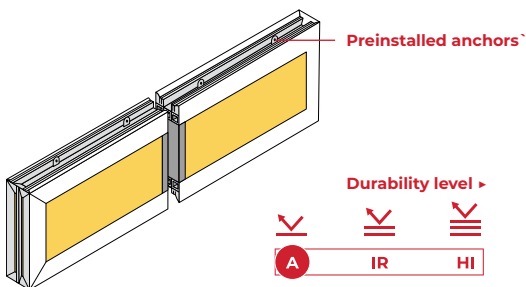

All products made-to-order

Eurospan | Baffle

► System

Create seamless baffles spanning hundreds of feet, add custom lighting for ambience, or just rely on it for superior acoustical performance. The Eurospan Baffle does what every acoustic baffle should, only better.

Items to specify

Click for full specsheet
conwed.com/specsheet-eurospan-baffle

Acoustic performance

The NRC of the products are determined from an average of sound absorption coefficients, obtained from tests conducted according to ASTM C423 procedures in an NVLAP accredited laboratory.

HZ →	125	250	500	1000	2000	4000	Array NRC
2 7/8"	0.26	0.51	1.04	1.25	1.20	1.19	1.00

Assembly

- Up to 6-foot sections are made in our factory with acoustic core pre installed
- Individual sections are connected on-site then suspended
- Suspended full length baffle is finished with fabric, hiding all connection points

conwed.com/eurospan-baffle-installguide

Eurospan ceiling finishes

Eurospan PRIME

Designed in-house specifically for the Eurospan Ceiling System, this textile has an ideal lock knit structure & weight for easy installation and opaqueness for minimal shadowing.

Compatible brands*

Near endless textures, knits, and colors are available through our premier textile partners.

Carnegie **DESIGNTEX maharam**
kvadrat Knoll Guilford of Maine
*Designer textile widths vary