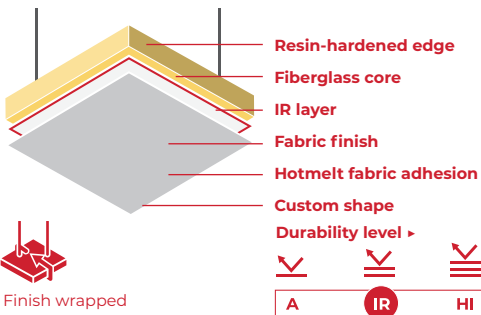

All products made-to-order

Cloud | Fabric | IR

Product | Finish | Durability

► Respond Series

Items to specify

Finish wrapped on all sides

[Click for full specsheet
conwed.com/specsheet-cloud-fabric-ir](https://conwed.com/specsheet-cloud-fabric-ir)

Fire rating
Conwed products meet or exceed ASTM E84 standards for smoke development and flame spread on a component level.

Shapes
This product can be made into custom shapes for complex designs. Contact Customer Service for more info on how we can support your project.

Washable
Refer to the Maintenance & Cleaning Guide for more details.
conwed.com/cexp-maintenanceandcleaning

LEED® Sustainability
For your LEED projects, our products can help you qualify for different points depending on the product you choose. Contact us to learn more detailed information.
To view our certificate visit conwed.com/cexp-LEED.

Warranty
3 years. Refer to Warranty for more details.
conwed.com/cexp-warranty

Max size availabilities

- **Standard core** max size
- **NAF (No-Added-Formaldehyde core)** max size

Thickness	4'x10'	4'x12'	5'x10'	16 sqft
1 1/8"	◦	•	•	
1 5/8"	•			
2 1/8"	◦		•	
3 1/8"				• ◦

Acoustic performance

The NRC of the products are determined from an average of sound absorption coefficients, obtained from tests conducted according to ASTM C423 procedures in an NVLAP accredited laboratory.

HZ →	125	250	500	1000	2000	4000	NRC ↓
1 1/8"	0.08	0.46	0.95	1.07	1.06	1.01	0.90
1 5/8"	0.16	0.72	1.09	1.12	1.05	1.04	1.00
2 1/8"	0.27	0.90	1.11	1.06	1.04	1.10	1.05
3 1/8"	—	—	—	—	—	—	—

[Click for latest document version
conwed.com/datasheet-cloud-fabric-ir](https://conwed.com/datasheet-cloud-fabric-ir)