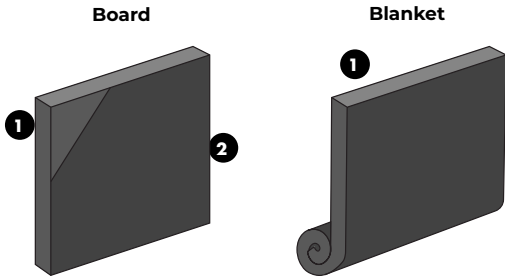

## SelectSound by Owens Corning Board vs. Blanket

This product is engineered for high acoustic performance while being incredibly discrete. Fill large spaces or gaps between beams with this matte black, anti-reflecting fiberglass composite. Perfect for theaters, performance centers, and stadiums.

### Core construction

Black fiberglass composite core for high acoustic performance. Boards finished with a smooth matte black layer.

- 1. Black fiberglass core
- 2. Black matte finish