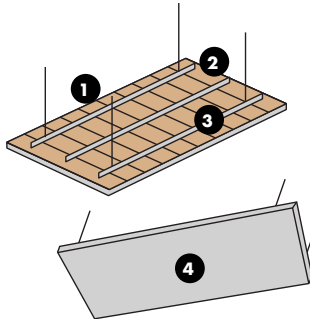

## Flat Reflective Cloud

Reflective Clouds are assets in spaces where audio and comprehension are critical, but a strong design element is still desired. Reflective clouds bounce sound to the hard to reach areas of an auditorium or theater, allowing audio engineers to make every seat in the house a sweet spot

### Core construction

Flat panel is an NAUF (No Added Urea-Formaldehyde) particle board, sometimes backed with dimensionally-stable 6-7 PCF fiberglass board

1. Back-scored 3/4" NAUF particle board
2. 1" box tube ~24" O.C.
3. Panel finish