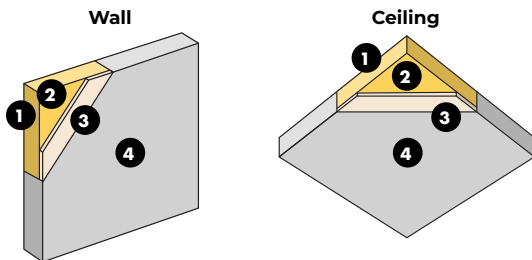

## Low frequency tuner

These panels are engineered for areas needing control over low frequencies without affecting higher frequencies. Often used in spaces that need balanced absorption across the entire audio spectrum, such as music and performance areas.

### Core construction

Dimensionally-stable 6-7 PCF fiberglass board for acoustic performance. Surface is completely adhered with a custom fabric, wrapping around to the back for fully-finished edges. Layer of specially-formulated vinyl for absorbing low frequencies. Edges hardened for durability using resin.