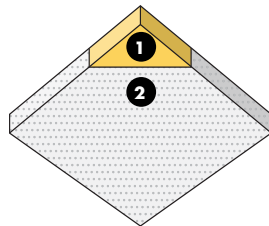

Acoustic performance

The NRC of the products are determined from an average of sound absorption coefficients, obtained from tests conducted according to ASTM C423 procedures in an NVLAP accredited laboratory.

HZ →	125	250	500	1000	2000	4000	NRC ↓
1 1/16" thickness	0.10	0.22	0.80	1.09	1.16	1.04	0.80
1 9/16" thickness	—	—	—	—	—	—	—
2 1/16" thickness	0.29	0.81	1.01	0.99	1.04	1.00	0.95

Max size availabilities

Custom size is our standard

Thickness	2'x4'	
1 1/16"	•	◦
1 9/16"	•	
2 1/16"	•	◦

NAF Core No-Added-Formaldehyde core max sizes indicated **red dot**.

Minimum size of 12"x12"

Note: 2 1/16" woodgrain copolymer panels have a max width of 47"

Edge details	Mounting	Finish
Heat-formed copolymer, square edges. Available choices include: • Square	Standard mountings: • Z-Bar to Z-Bar • Rotofast™ Snap-On Anchors	Our toughest products are finished with Kydex copolymer. We offer 65 swatches and can do custom color matching and wood grains.

KYDEX

Fire rating

Conwed products meet or exceed ASTM E84 standards for smoke development and flame spread on a component level.

High Impact

This product has a strong layer of copolymer for high-abuse environments.

Shapes

—

Connecting

—

Washable

Refer to the Maintenance & Cleaning Guide for more details.
conwed.com/cexp-maintenanceandcleaning

Sustainability initiatives

For your LEED projects, our products can help you qualify for different points depending on the product you choose. Contact us to learn more detailed information. To view our certificate visit conwed.com/cexp-LEED.

Warranty

3 years. Refer to Warranty for more details.
conwed.com/cexp-warranty

Disclaimer of liability: Technical information contained herein is furnished without charge or obligation and is given and accepted at recipient's sole risk. Conditions of use may vary and are beyond our control, and because of this Conwed makes no representation about, and is not responsible or liable for, the accuracy or reliability of data associated with particular uses of any product described herein.

Click for latest document version
conwed.com/datasheet-ceilingpanel-copolymer