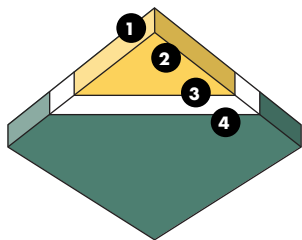

Acoustic performance

The NRC of the products are determined from an average of sound absorption coefficients, obtained from tests conducted according to ASTM C423 procedures in an NVLAP accredited laboratory.

HZ →	125	250	500	1000	2000	4000	NRC ↓
1" thickness	—	—	—	—	—	—	—
1 ½" thickness	—	—	—	—	—	—	—
2" thickness	—	—	—	—	—	—	—
3" thickness	—	—	—	—	—	—	—

Max size availabilities

Custom size is our standard

Thickness	4'x10'	5'x10'	16 sqft
1"		•	
1 ½"	•		
2"		•	
3"			•

NAF Core No-Added-Formaldehyde core max size indicated with red dot.

Edge details	Mounting	Finish
All edges are resin hardened, unless otherwise specified. Available choices include: • Square • Bevel • Miter	Standard mountings: • Z-Bar to Z-Bar • Resin spots • Rotofast™ Snap-On Anchors	Color-match anything to the Sherwin-Williams catalog, or leave it unpainted to be finished in the field. All colors (except standard white) require sample approval before order fulfillment

Fire rating

Conwed products meet or exceed ASTM E84 standards for smoke development and flame spread on a component level.

Standard Durability

This product has a durable core construction, ideal for out-of-reach areas.

Shapes

This product can be made into custom shapes for complex designs. Contact Customer Service for more info on how we can support your project.

Connecting

—

Washable

Refer to the Maintenance & Cleaning Guide for more details.
conwed.com/cexp-maintenanceandcleaning

Sustainability initiatives

For your LEED projects, our products can help you qualify for different points depending on the product you choose. Contact us to learn more detailed information. To view our certificate visit conwed.com/cexp-LEED.

Warranty

3 years. Refer to Warranty for more details.
conwed.com/cexp-warranty

Disclaimer of liability: Technical information contained herein is furnished without charge or obligation and is given and accepted at recipient's sole risk. Conditions of use may vary and are beyond our control, and because of this Conwed makes no representation about, and is not responsible or liable for, the accuracy or reliability of data associated with particular uses of any product described herein.

Click for latest document version
conwed.com/datasheet-ceilingpanel-paint-a