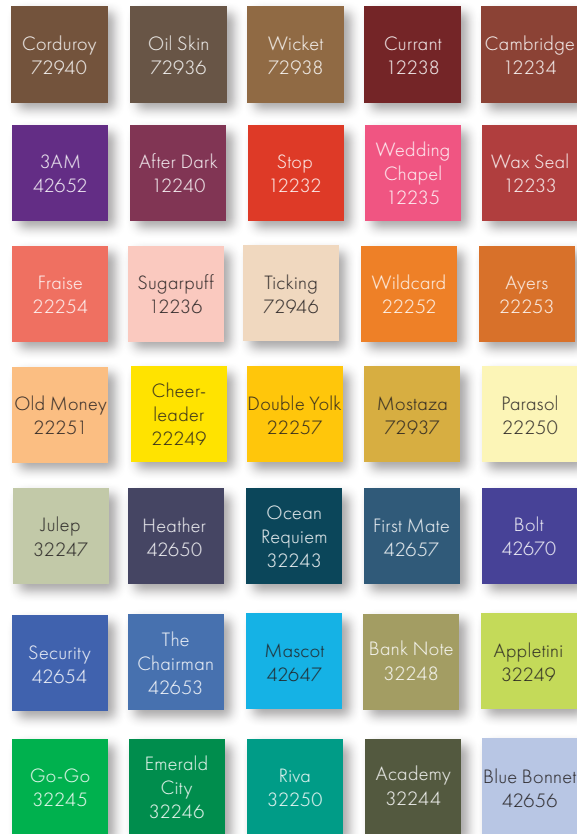

STOCK COPOLY COLORS

CUSTOM COPOLY COLORS

- Eight (8) week minimum lead time for custom colors (larger order size will extend manufacturing time).
- Minimum order size: 1,400 sq. ft.
- Sixty seven (67) colors available (including the 5 stock colors that will be considered custom if they do not meet the stock color order criteria).