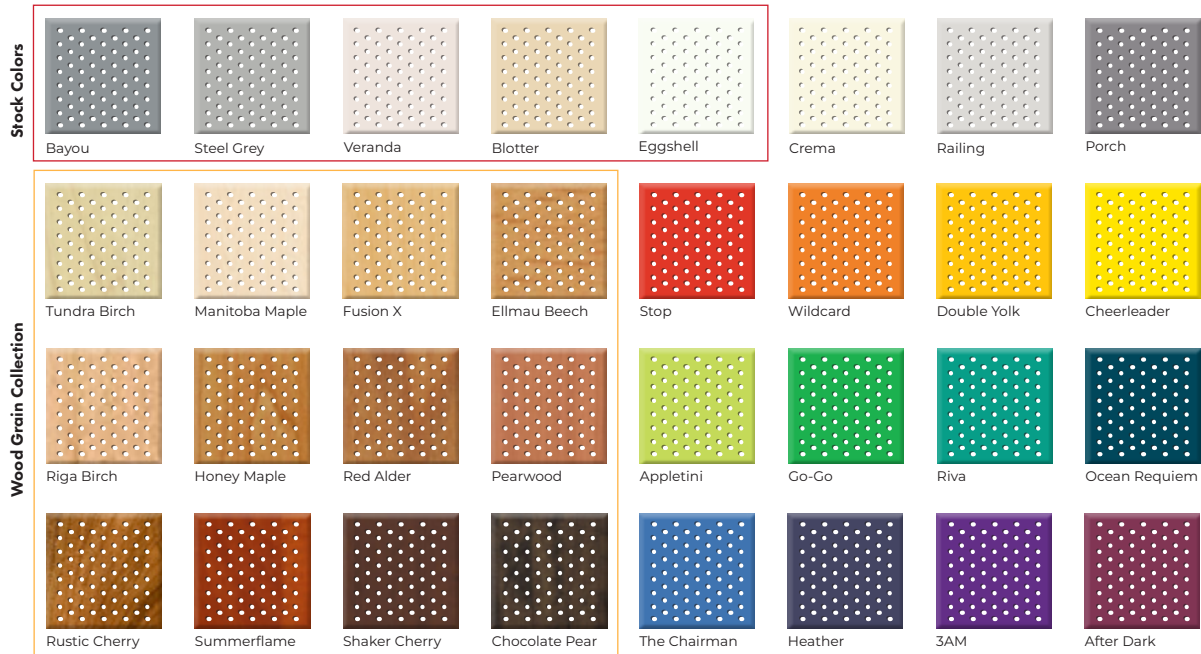

KYDEX

×

CONWED

Kydex × Conwed

Copolymer Swatches

With so many colors options available for your design, it can be tricky narrowing down exactly what you want. Below are the most popular colors being used to help get you started, with our stock colors highlighted.

Color matching

We offer color matching so that your design can be exactly what you envision. Our team will work with you to get any custom color applied to our copolymer finish, even if it's outside of our swatches available.