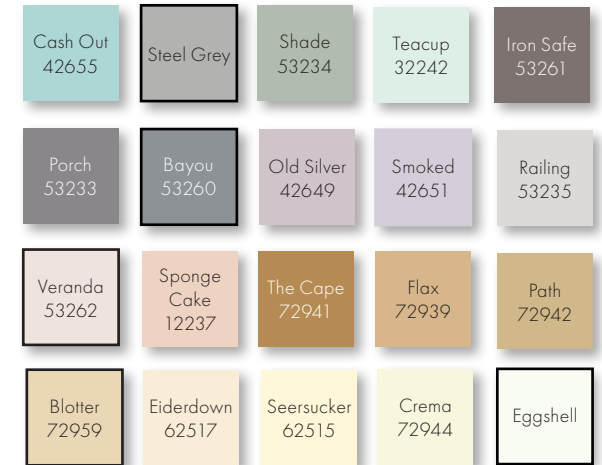

STOCK COPOLY COLORS

- Four (4) week “quick ship” lead time for all stock colors (based on below requirements).
- Maximum order size for “quick ship” order will be 1,500 sf. Total, or 40 pieces at maximum size.
- Maximum panel size will be 48” x 96”.
- Smaller panel sizes can increase maximum panel quantity for “quick ship” order.

CUSTOM COPOLY COLORS

- Eight (8) week minimum lead time for custom colors (larger order size will extend manufacturing time).
- Minimum order size: 1,400 sq. ft.
- Sixty seven (67) colors available (including the 5 stock colors that will be considered custom if they do not meet the stock color order criteria).