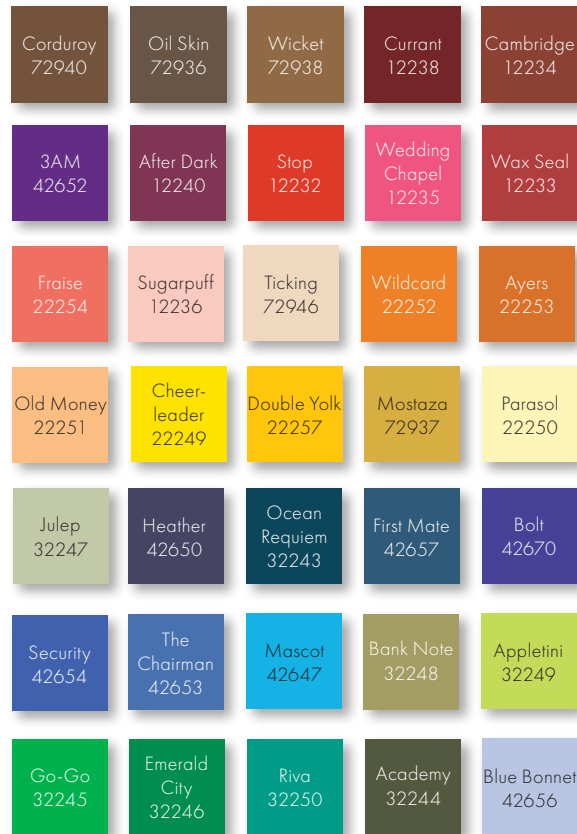

STOCK COPOLY COLORS

- Four (4) week “quick ship” lead time for all stock colors (based on below requirements).
- Maximum order size for “quick ship” order will be 1,500 sf. Total, or 40 pieces at maximum size.
- Maximum panel size will be 48” x 96”.
- Smaller panel sizes can increase maximum panel quantity for “quick ship” order.

CUSTOM COPOLY COLORS

- Eight (8) week minimum lead time for custom colors (larger order size will extend manufacturing time).
- Minimum order size: 1,400 sq. ft.
- Sixty seven (67) colors available (including the 5 stock colors that will be considered custom if they do not meet the stock color order criteria).