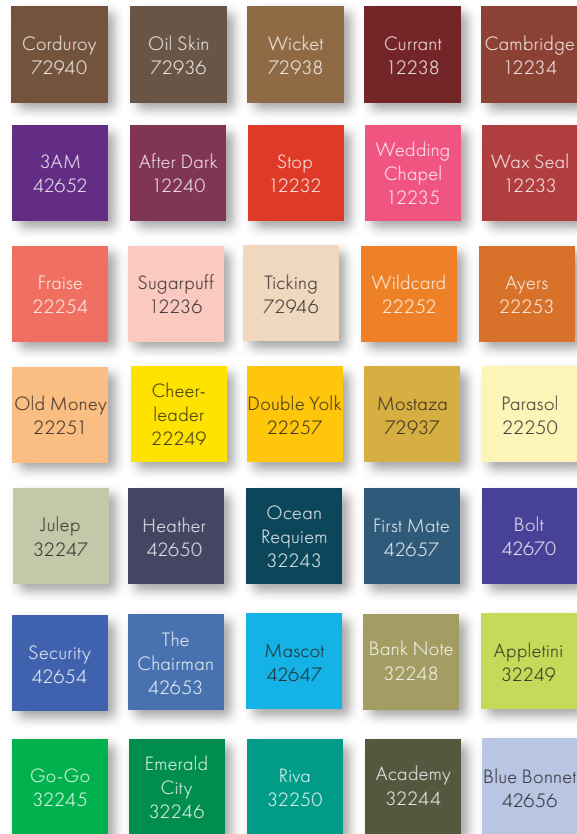

STOCK COPOLY COLORS

- Four (4) week “quick ship” lead time for all stock colors (based on below requirements).
- Maximum order size for “quick ship” order will be 1,500 sf. Total, or 40 pieces at maximum size.
- Maximum panel size will be 48” x 96”.
- Smaller panel sizes can increase maximum panel quantity for “quick ship” order.

CUSTOM COPOLY COLORS

- Eight (8) week minimum lead time for custom colors (larger order size will extend manufacturing time).
- Minimum order size: 1,400 sq. ft.
- Seventy three (73) colors available (including the 5 stock colors that will be considered custom if they do not meet the stock color order criteria).