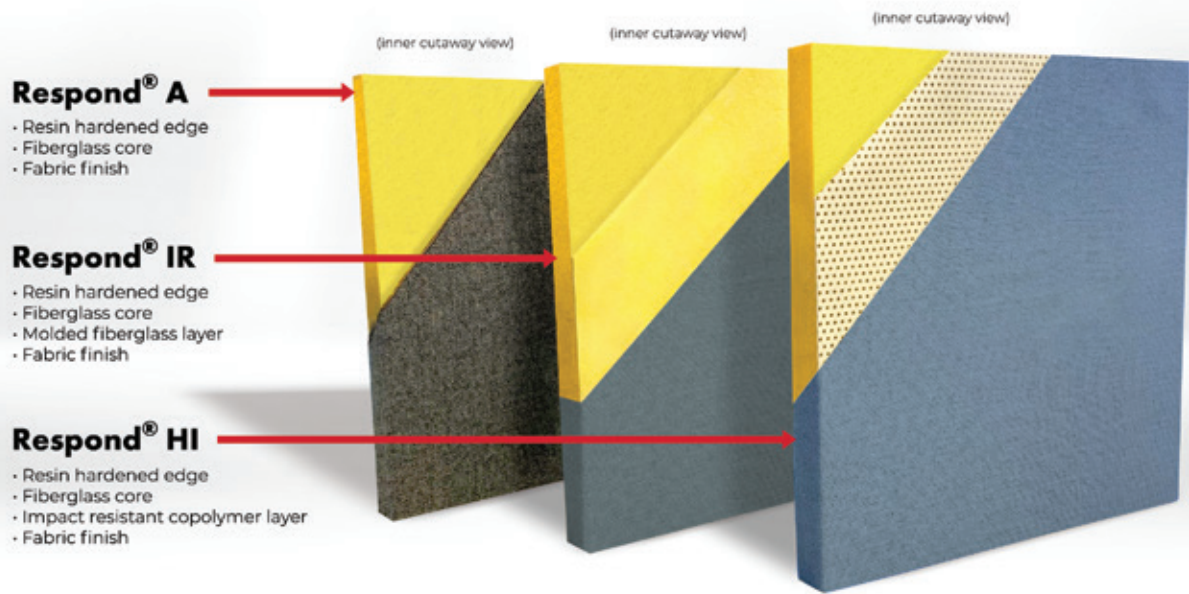

## A solution that responds to your needs.

Fabric-wrapped Respond® panels offer excellent acoustic properties in a wide range of applications. This versatile product is available in a range of durabilities (A, IR, and HI). With our extensive list of fabric suppliers and custom shapes, Respond® simply sets the bar for custom acoustic solutions.

### Product Details

**Core construction:** Dimensionally-stable 6-7 PCF fiberglass board, resin hardened edges, and covered with custom fabric that is completely adhered to the face of the panel and returned to the back for a full finished edge. Respond IR adds a layer of 1/8" 16-20 PCF molded fiberglass beneath the fabric layer. Respond HI adds a layer of 1/16" resilient perforated copolymer beneath the fabric later.