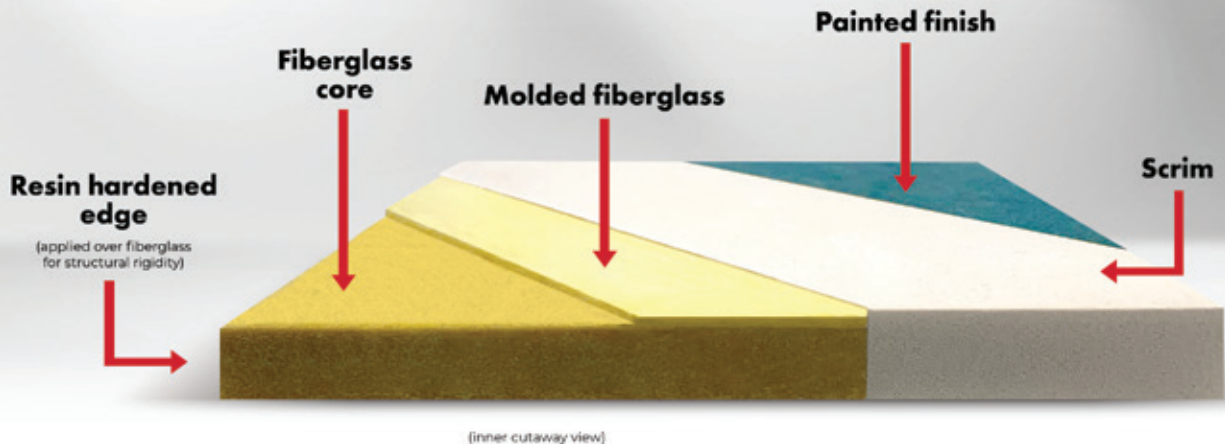

New Dimensions

CONWED

Adding a new dimension to design.

New Dimensions is built to meet your design needs, discrete or bold. Mimicking a soft drywall look, New Dimensions is coated with any color from Sherwin-Williams, including color-matching if you have something specific in mind. An excellent choice for spaces that need purposeful aesthetics and high-end sound absorption.

Great for: · Offices · Auditoriums · Churches · Lobbies

 Noise reduction coefficient (NRC) 0.90 – 1.10	 Custom shapes <i>✓*</i> <i>*all applications except baffles and ceiling tiles</i>	 Fire rating Class 1/A (ASTM E84; tested at component level)	 Product warranty 3 years <i>(from date of shipment received)</i>
--	---	---	--

Product Details

Core construction: Dimensionally-stable 6-7 PCF fiberglass board, laminated with a 1/8" 16-20 PCF molded fiberglass, covered with a specially-formulated scrim, and finished with paint. Edges are protected with a resin hardening. The acoustically transparent finish completely covers the face and exposed edges.

Thickness options: 1" – 4 1/8"

Edge details: Square, Bevel, Radius, Miter, Kerf/Square, Lay-in, Tegral (depending on application)

Product application options:

- Direct-Attach Wall Panels
- Direct-Attach Ceiling Panels
- Baffles
- Clouds
- Ceiling Tiles