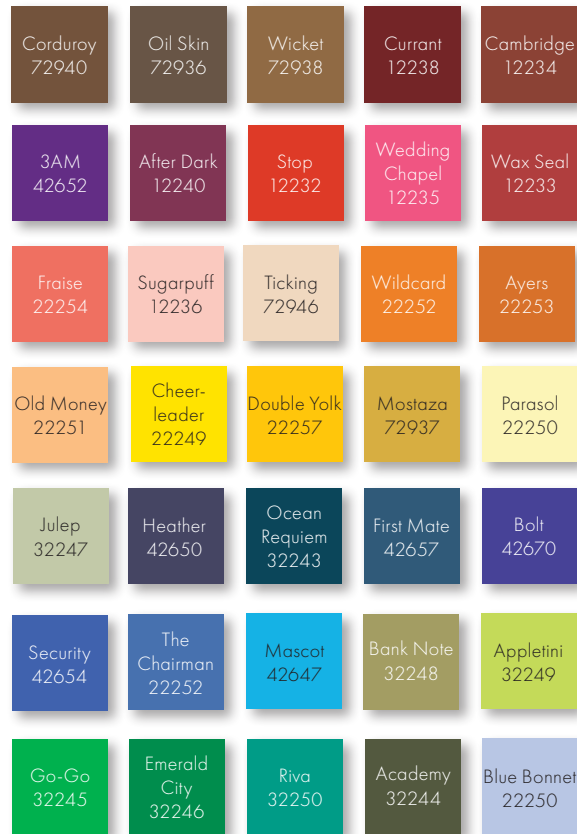

STOCK COPOLY COLORS

- Four (4) week “quick ship” lead time for all stock colors (based on below requirements).
- Maximum order size for “quick ship” order will be 1,500 sf. Total, or 40 pieces at maximum size.
- Maximum panel size will be 48” x 96”.
- Smaller panel sizes can increase maximum panel quantity for “quick ship” order.

CUSTOM COPOLY COLORS

- Eight (8) week minimum lead time for custom colors (larger order size will extend manufacturing time).
- Minimum order size: 1,400 sq. ft.
- Seventy three (73) colors available (including the 5 stock colors that will be considered custom if they do not meet the stock color order criteria).