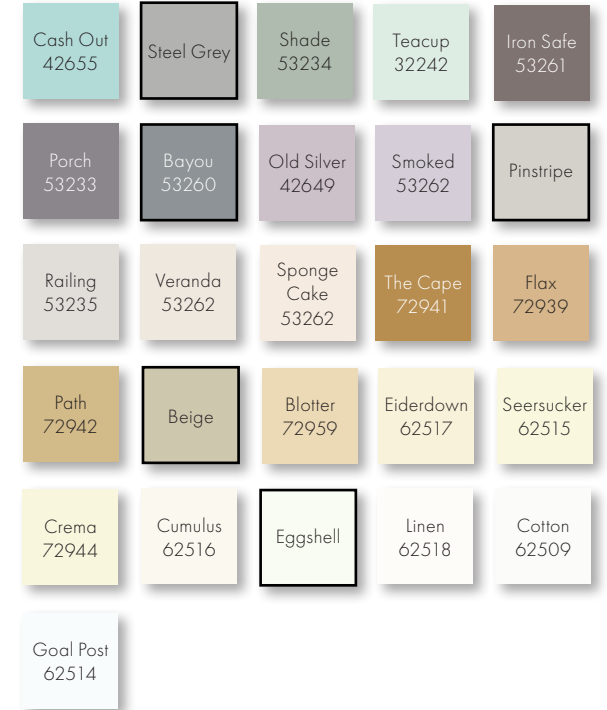

STOCK CO-POLY COLORS

- Four (4) week “quick ship” lead time for all stock colors (based on below requirements).
- Maximum order size for “quick ship” order will be 1,500 sf. Total, or 40 pieces at maximum size.
- Maximum panel size will be 48” x 96”.
- Smaller panel sizes can increase maximum panel quantity for “quick ship” order.

CUSTOM CO-POLY COLORS

- Eight (8) week minimum lead time for custom colors (larger order size will extend manufacturing time).
- Minimum order size: 1,400 sf.
- Seventy three (73) colors available (including the 5 stock colors that will be considered custom if they do not meet the stock color order criteria).