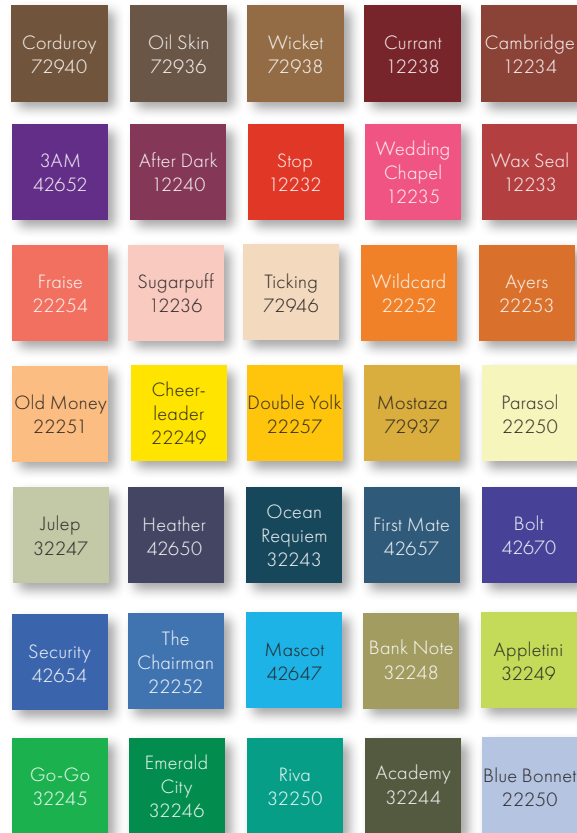

STOCK CO-POLY COLORS

- Four (4) week “quick ship” lead time for all stock colors (based on below requirements).
- Maximum order size for “quick ship” order will be 1,500 sf. Total, or 40 pieces at maximum size.
- Maximum panel size will be 48” x 96”.
- Smaller panel sizes can increase maximum panel quantity for “quick ship” order.

CUSTOM CO-POLY COLORS

- Eight (8) week minimum lead time for custom colors (larger order size will extend manufacturing time).
- Minimum order size: 1,400 sf.
- Seventy three (73) colors available (including the 5 stock colors that will be considered custom if they do not meet the stock color order criteria).